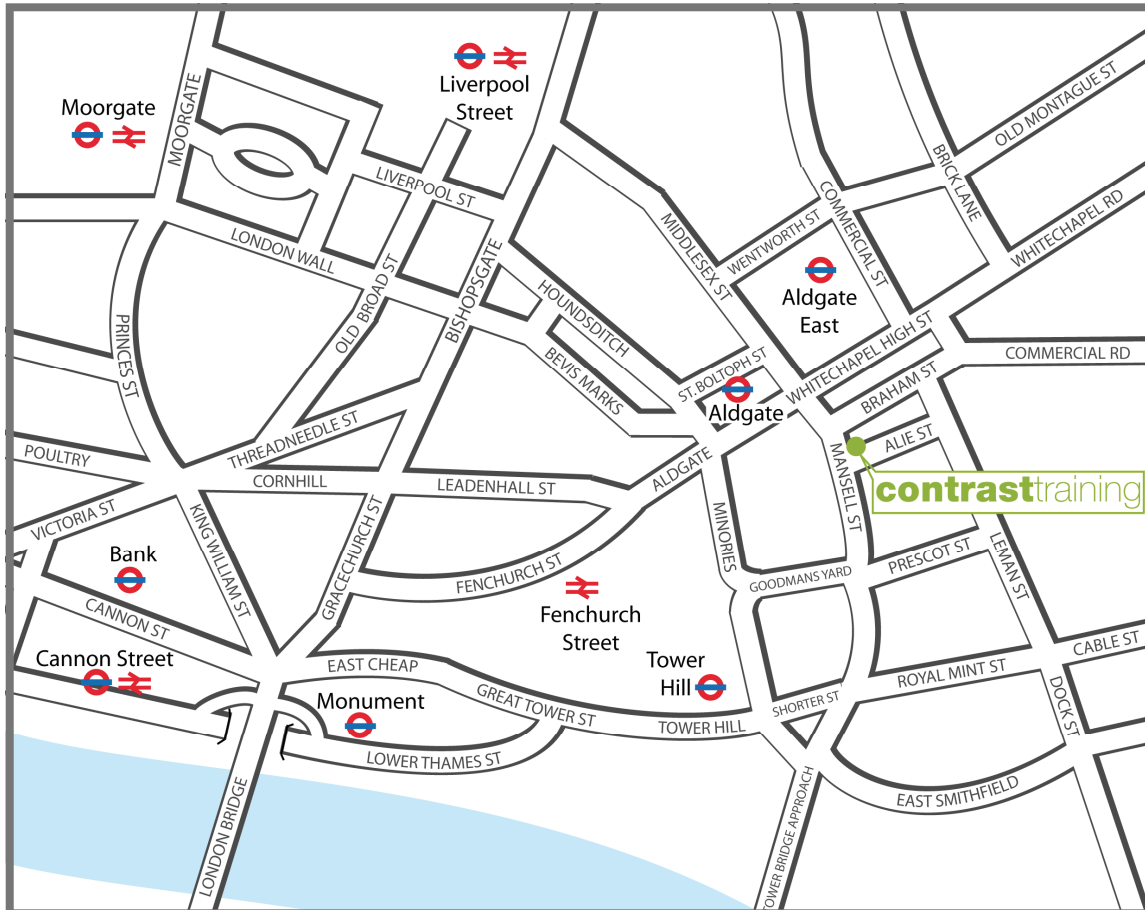

## How to get here

### By Tube

Aldgate East Hammersmith & City, District - .11 miles

Aldgate Metropolitan, Circle - .14 miles

Tower Gateway DLR - .23 miles

Tower Hill Circle, District - .30 miles

Liverpool Street Metropolitan, Circle, Central,  
Hammersmith & City - .55 miles

### By Rail

Fenchurch Street .31 miles

Liverpool Street .55 miles

Cannon Street .80 miles

Moorgate .80 miles

London Bridge .86 miles

### On Foot from Liverpool Street Station

Exit Liverpool Street station from the Bishopsgate exit. Once on Bishopsgate, cross over and head left towards Shoreditch, then take the 2nd turning on the right which is Middlesex Street. Walk along Middlesex Street past Wentworth Street until you get to the end where you will turn left into the underpass entrance. Keep left and walk to the end of the underpass, then turn right onto Mansell Street. Walk down to the Pedestrian crossing, cross over and Alie Street is first on the left. Our office is the first building on the left hand side.